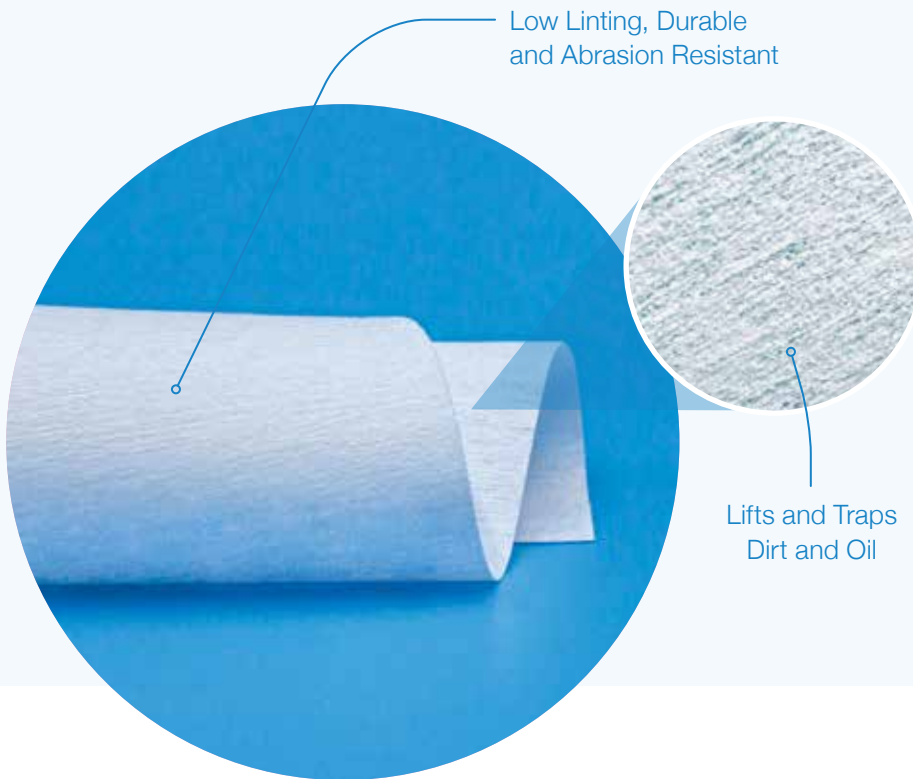

GENERAL PURPOSE SURFACE WIPES

Improve the Quality of Paint Jobs

Higher Cleanliness Than Rags and Wood Pulp Blends

Our general purpose surface wipes offer several advantages over competing paint prep products—softer and cleaner than typical wood pulp blends and stronger and more absorbent than spunlace nonwovens.

Low Linting, Durable
and Abrasion Resistant

Lifts and Traps
Dirt and Oil

Features and Benefits

- Less shedding and linting than rags and wood pulp wipes
- Makes solvent wiping and cleanup more effective
- Durable and abrasion resistant
- Lifts and traps dirt and oil
- Strong enough for paint prep solvents
- Soft enough for light polishing and detailing
- Dispensing box for fast and easy usage

Item	Size	Quantity
WD1AGB-4	11.75" x 17" (30 cm x 43 cm)	400 wipes/box • 4 boxes/case

Visionary Cleaning System

Saturix is a complete system for critical cleaning featuring innovative carts, mops and wipes backed by 100 years of cleaning experience. With focused product selection, it's easy to find exactly what you need right now.

Hydroentangled Blend of 55% Cellulose / 45% Polyester

*Tested according to IEST-RP-CC004.3 standards

Property	Typical Value
Size	11.75" x 17" (30 cm x 43 cm)
Thickness*	12 mils 0.30 mm
Sorbency*	Intrinsic - 6.5 mL/g Extrinsic - 404 mL/m ²
Particles*	0.5 - 5.0 µm - 180 million/m ² 5.0 - 10.0 µm - 15 million/m ²
Fibers*	> 100 µm - 192,296 fibers/m ²
Silicone Free	Yes
Wax Free	Yes